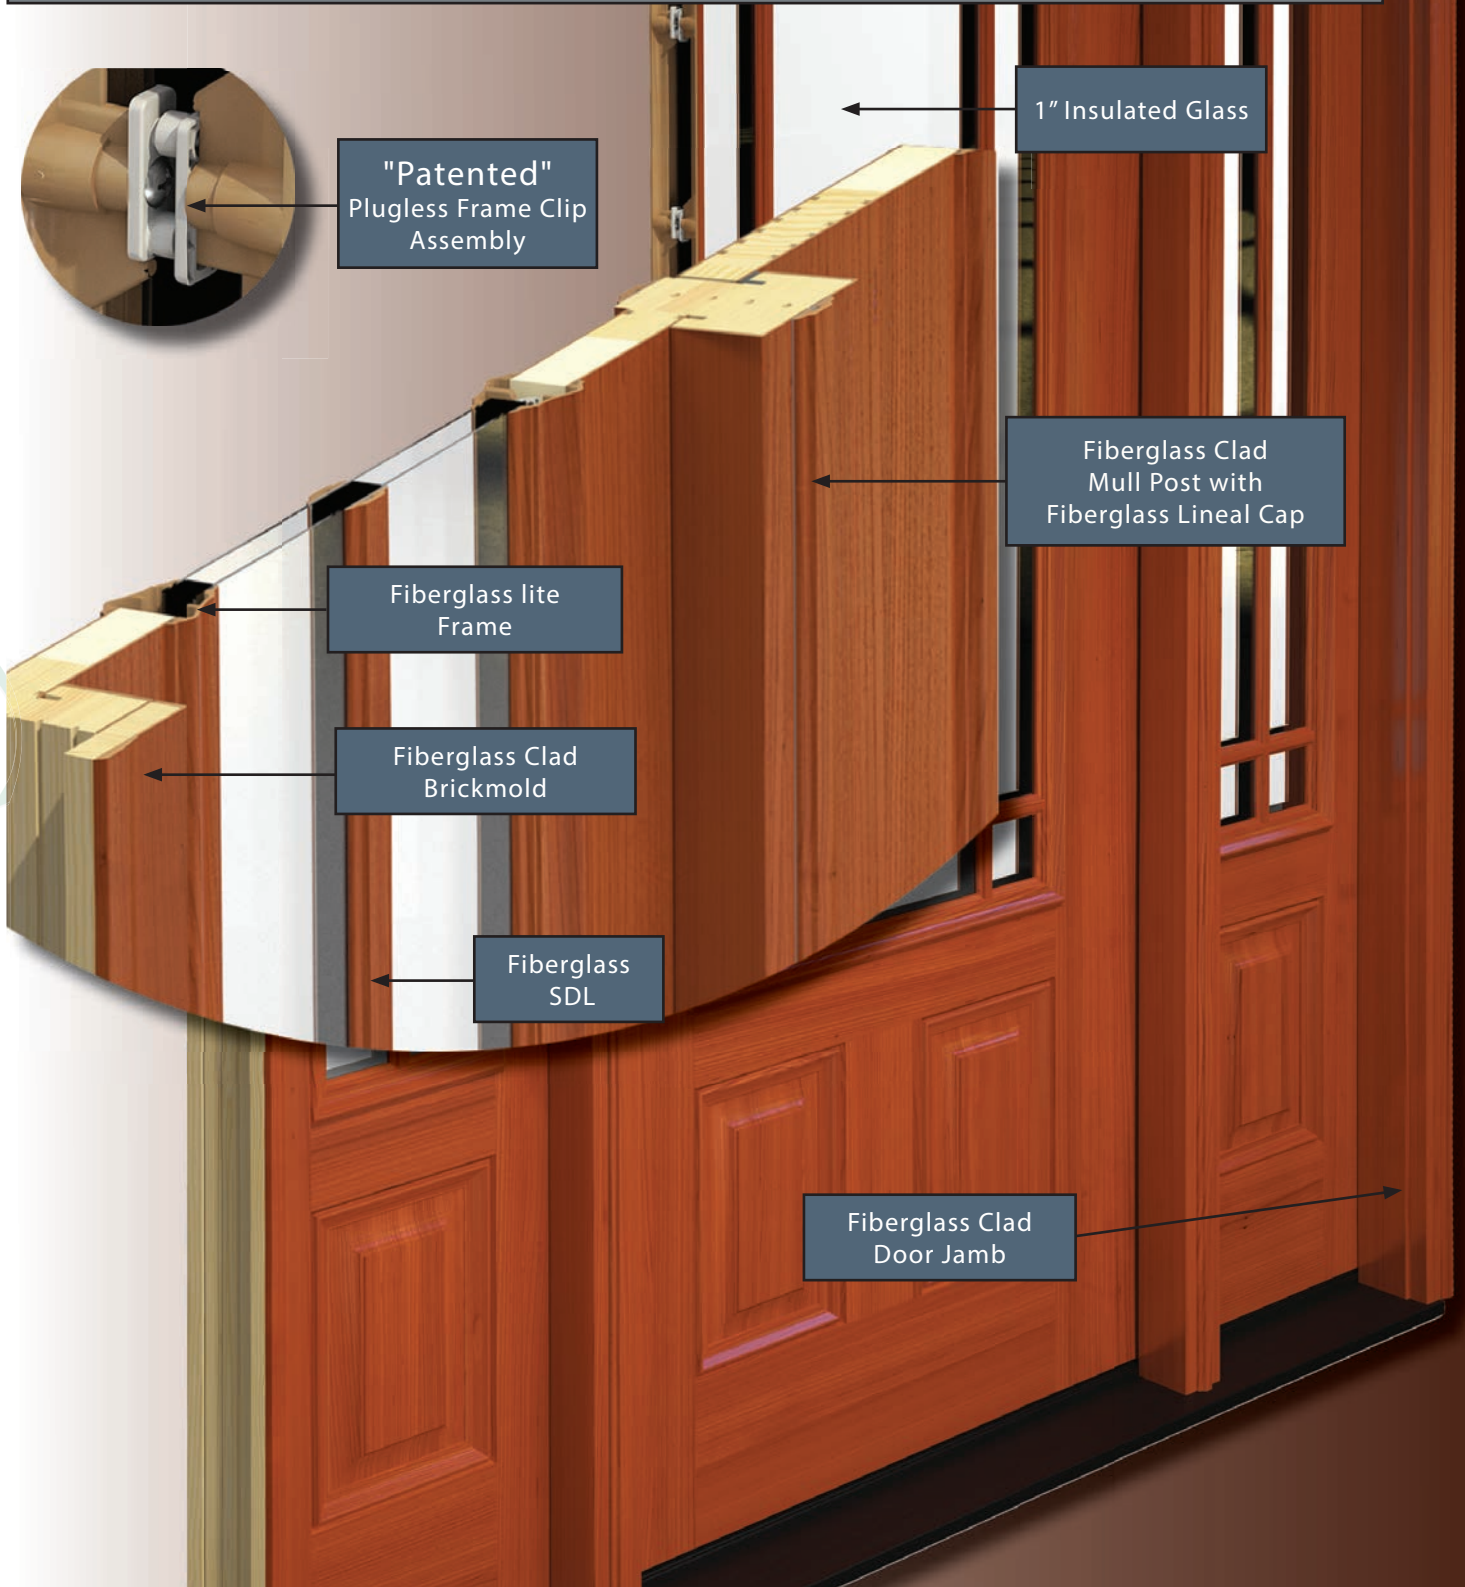

PRESTIGE COLLECTION

The Prestige Collection is a line of coordinated door system components, developed using our NVD technology. Coordinated doors and sidelites, lite frames, simulated divided lites, jambs and brick mold combine all the low maintenance benefits of fiberglass with the superior MasterGrain wood-grain finish. The Prestige Collection is the only high volume integrated system of fiberglass components available in the door industry. Available in Cherry, Fir, Alder, Mahogany and Oak grains.