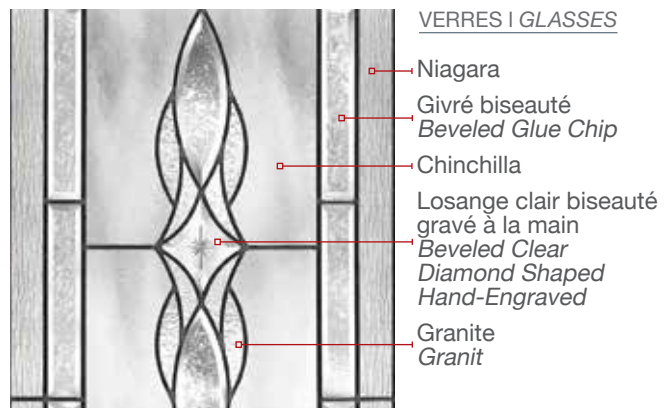

ÉCHELLE DE DEGRÉ D'INTIMITÉ | PRIVACY RATING

CLAIR	OBSCUR -	OBSCUR +	OPAQUE
CLEAR	PRIVACY -	PRIVACY +	OPAQUE