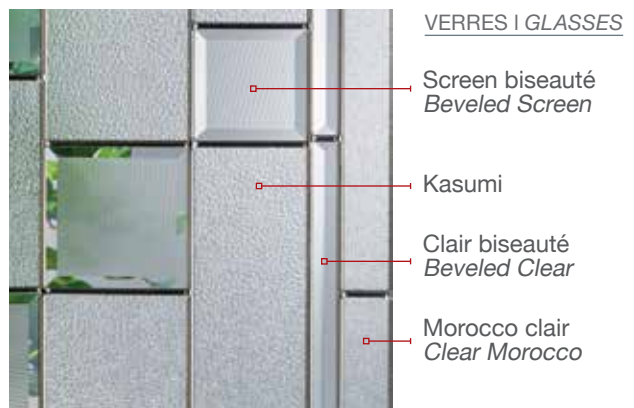

VERRES | GLASSES

Screen biseauté
Beveled Screen

Kasumi

Clair biseauté
Beveled Clear

Morocco clair
Clear Morocco