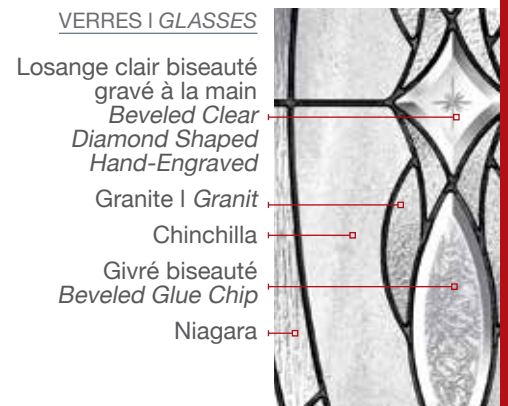

LT Laiton soudé  
Welded Brass

PL Plomb soudé  
Welded Lead

N Plomb soudé antique  
Antique Welded Lead

TRIPLE VERRE | *TRIPLE GLAZED*

N Plomb soudé antique  
Antique Welded Lead

VERRES | *GLASSES*

- Niagara
- Clair biseauté  
Beveled Clear
- Chinchilla
- Givré  
Glue Chip

VERRES | *GLASSES*

- Niagara
- Clair biseauté  
Beveled Clear
- Chinchilla
- Martelé  
Hammered

VERRES | *GLASSES*

- Losange clair biseauté  
gravé à la main  
Beveled Clear  
Diamond Shaped  
Hand-Engraved
- Granite | Granit
- Chinchilla
- Givré biseauté  
Beveled Glue Chip
- Niagara