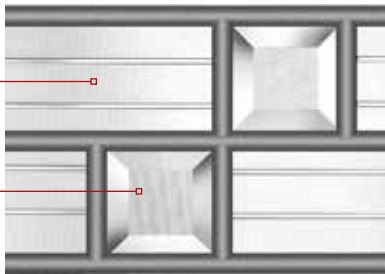

VERRES | GLASSES

- Linea
- Screen Biseauté
  Beveled Screen
- Morocco Clair
  Clear Morocco