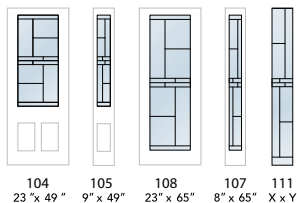

FINI STANDARD | STANDARD FINISH

NOTE: Autres finis disponibles | Other available finishes

PL Plomb soudé | Welded Lead

104 23" x 49"
105 9" x 49"
108 23" x 65"
107 8" x 65"
111 X x Y

As an example only,
other models available.

IMPOSTES - TRANSOMS

TRIPLE VERRE | TRIPLE GLAZED