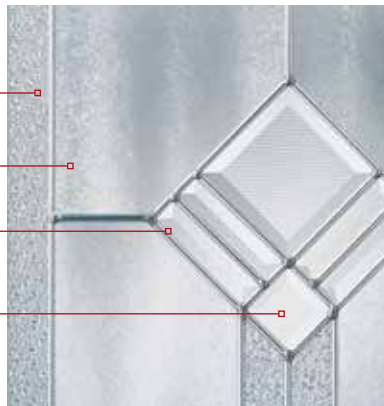

VERRES | GLASSES

- Martelé
  Hammered
- Chinchilla
- Clair biseauté
  Beveled Clear
- Screen biseauté
  Beveled Screen

IMPOSTES - TRANSOMS

TRIPLE VERRE | TRIPLE GLAZED