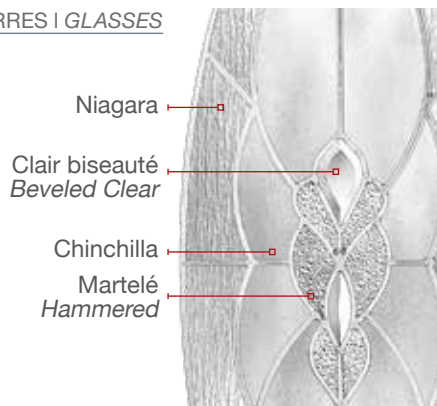

LT Laiton soudé  
Welded Brass

PL Plomb soudé  
Welded Lead

N Plomb soudé antique  
Antique Welded Lead

TRIPLE VERRE | *TRIPLE GLAZED*

N Plomb soudé antique  
Antique Welded Lead

VERRES | *GLASSES*

- Niagara
- Clair biseauté  
Beveled Clear
- Chinchilla
- Givré  
Glue Chip

VERRES | *GLASSES*

- Niagara
- Clair biseauté  
Beveled Clear
- Chinchilla
- Martelé  
Hammered

VERRES | *GLASSES*

- Losange clair biseauté  
gravé à la main  
Beveled Clear  
Diamond Shaped  
Hand-Engraved
- Granite | Granit
- Chinchilla
- Givré biseauté  
Beveled Glue Chip
- Niagara