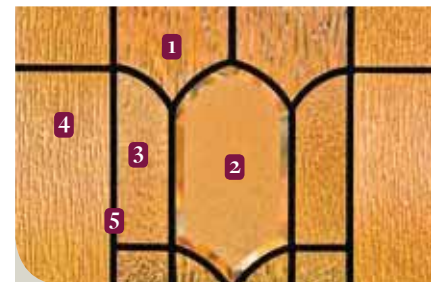

1. Sydney glass
2. Beveled Pin head glass
3. Hammered small glass
4. Niagara glass
5. Welded patina coming

Low E+Argon

CUSTOM GLASS AVAILABLE
(SIZE, GLASS/CAMING CHANGES)

Door color is provided for your information only.

Novatech

www.novatechgroup.com