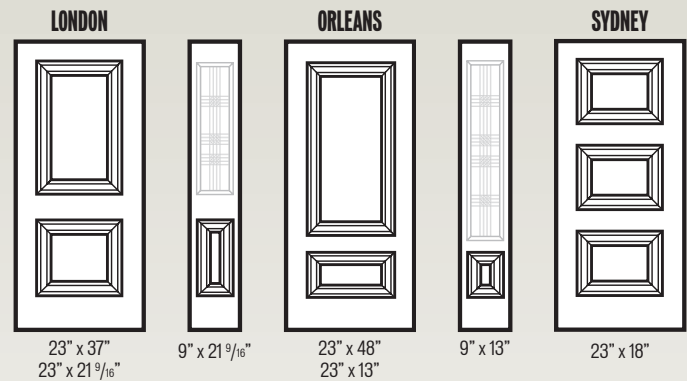

PRESTIGE MOULDINGS*	23" x 48"	23" x 13"	9" x 13"	23" x 37"	23" x 21 9/16"	9" x 21 9/16"	23" x 18"
Prestige Mouldings - Orleans Door	25-278-292-001	25-278-046-001	25-278-087-001				
Prestige Mouldings - London Door				25-278-050-001	25-278-293-001	25-278-294-001	
Prestige Mouldings - Sydney Door							25-278-259-001

* Code for one moulding only. Order a pair of mouldings if you want to add them on both sides of your entrance door.