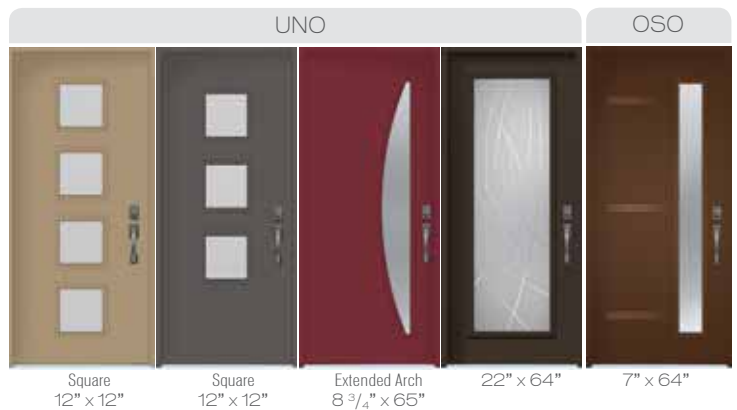

Luminosity and discretion:

The Design Collection offers glass that blends seamlessly with the contemporary style of these entrance doors. Our new contemporary frame with its modern profile adds to the beauty of our steel entrance doors in the Design Collection.

Here are a few possible combinations