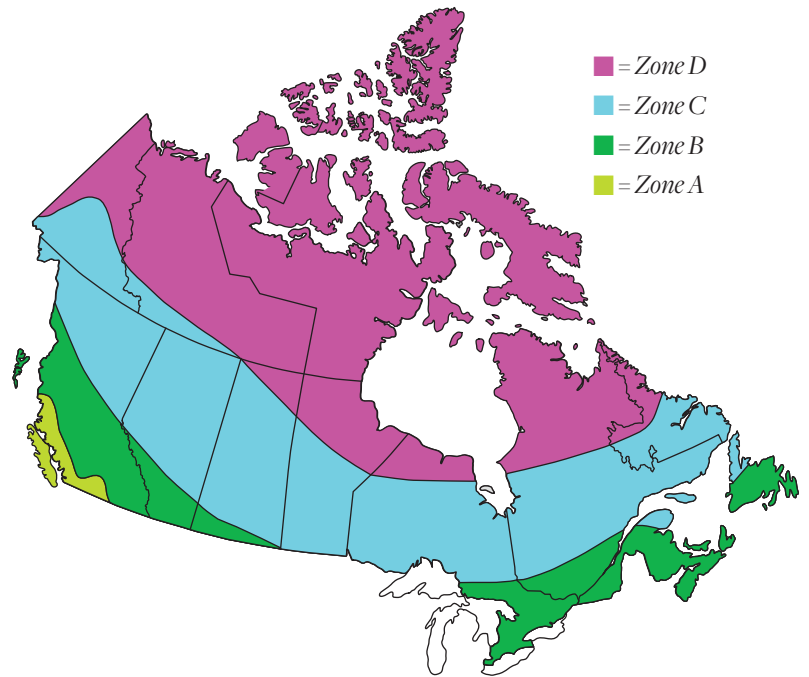

Energy Efficiency Zone C* Program for steel doors

Low E+Argon

WE OFFER ENERGY EFFICIENT PRODUCTS

With our new generation of doorglass offered with Low E glass and Argon gas, Novatech's products are energy efficient. Almost all of our doorglass collection qualifies for A, B and C Energy Star® zones for our steel doors.

Zone coverage with our Energy Efficiency Zone C* program (Low E glass and Argon gas)

Product family | Doorglass dimensions	¼ (Half-moon)	½ (22x36, ¾ oval)	¾ (22x48)	Full (20x64, 22x64, oval)
Dual glass unit with Low E glass and argon gas	Zones A, B, C & D	Zones A, B, C & D	Zones A, B & C	Zones A, B & C
Venting unit with Low E glass and argon gas	Not available	Zones A, B & C	Zones A, B & C	Zones A & B
Stained glass with Low E glass and argon gas (triple glaze)	Zones A, B, C & D	Zones A, B, C & D	Zones A, B & C	Zones A, B & C
Mini-blinds with Low E glass	Not available	Zones A, B & C	Zones A, B & C	Zones A & B

For standard sizes only

ADVANTAGES OF CERTIFIED ENERGY STAR® PRODUCTS

Facts **:

- › Heating accounts for 54% of energy consumption in homes
- › Up to 25% of heat loss is attributable to doors and windows

Compared to doors and windows with low energy efficiency, ENERGY STAR® doors and windows with high energy efficiency ***:

- › Reduce heating costs by up to 10%
- › Reduce the risk of condensation in cold weather
- › Offer more resistance to the infiltration of ultraviolet radiation
- › Demonstrate 20 to 40% better energy efficiency when compared to traditional models
- › Certify that the products selected meet the environmental requirements in effect

* When Novatech's new generation of decorative doorglass is used in an ENERGY STAR® approved system with Novatech door panels.

** Source: Hydro-Québec, 2011

*** Source: Natural Resources Canada, 2011