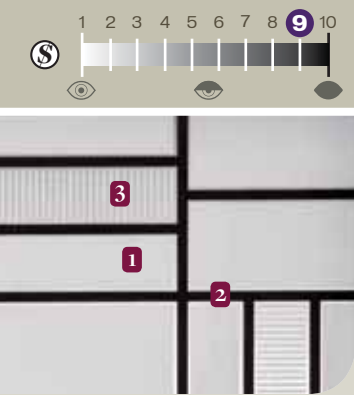

Cambridge

SILKSCREEN SERIES	8 x 36	22 x 36	8 x 48	22 x 48
	✓	•	•	•

- 1. Sandblasted finish
- 2. Grey ink
- 3. Black ink

22" x 48" 8" x 48"

22" x 36"

Louisbourg

SILKSCREEN SERIES	8 x 36	22 x 36	8 x 48	22 x 48
	✓	•	•	•