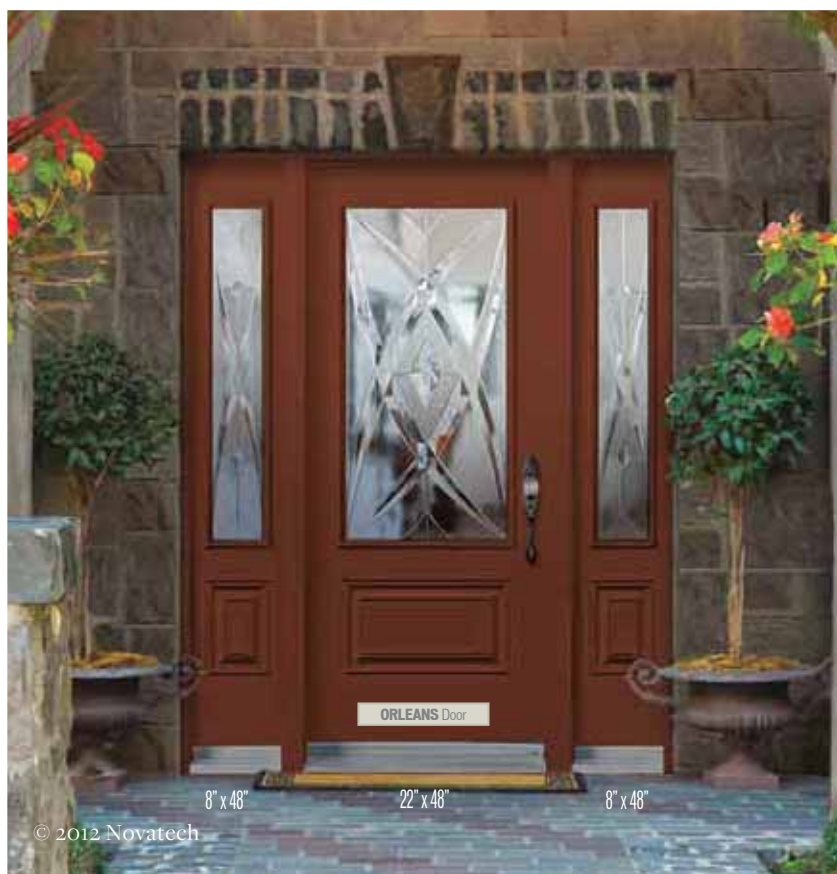

ORLEANS Door

8" x 48" 22" x 48" 8" x 48"

© 2012 Novatech