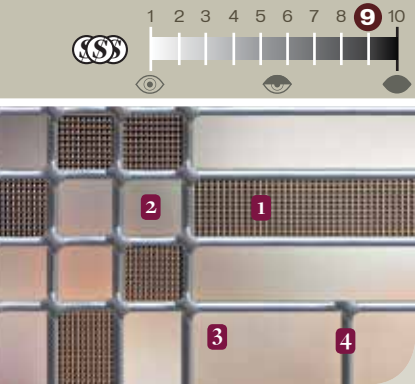

CUSTOM GLASS AVAILABLE
(SIZE, GLASS/CAMING CHANGES)

Door color is provided for your information only.

Lounge

ZINC	PATINA	BRASS	8 x 36	22 x 36	8 x 48	22 x 48	7 x 64	22 x 64	22 x 17
✓			•	•	•	•	•	•	•

© 2011 Novatech