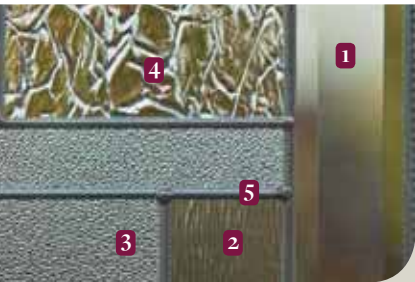

1. Beveled clear glass
2. Chord glass
3. Pin head glass
4. Krinkle glass
5. Welded zinc or patina caming

CUSTOM GLASS AVAILABLE
(SIZE, GLASS/CAMING CHANGES)

Door color is provided for your information only.