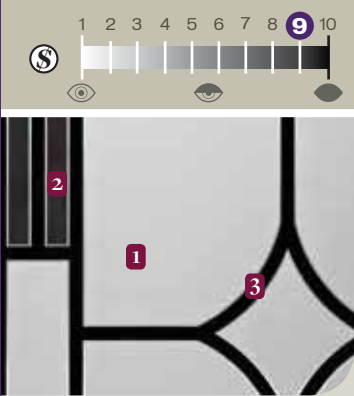

Cambridge

SILKSCREEN SERIES	8 x 36	22 x 36	8 x 48	22 x 48
	✓	•	•	•

1. Sandblasted finish
2. Grey ink
3. Black ink