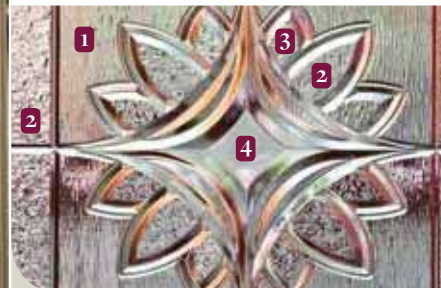

1. Chord glass effect
2. Florentine glass effect
3. Sparkle Wissmach glass effect
4. Clear glass effect

Low E+Argon

Door color is provided for your information only.

Novatech®

www.novatechgroup.com

© 2011 Novatech