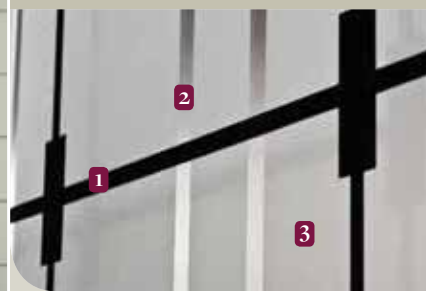

Exterior view

The contemporary design of this new model combines clean, straight lines with the effect created by superimposing two layers of silkscreened glass.